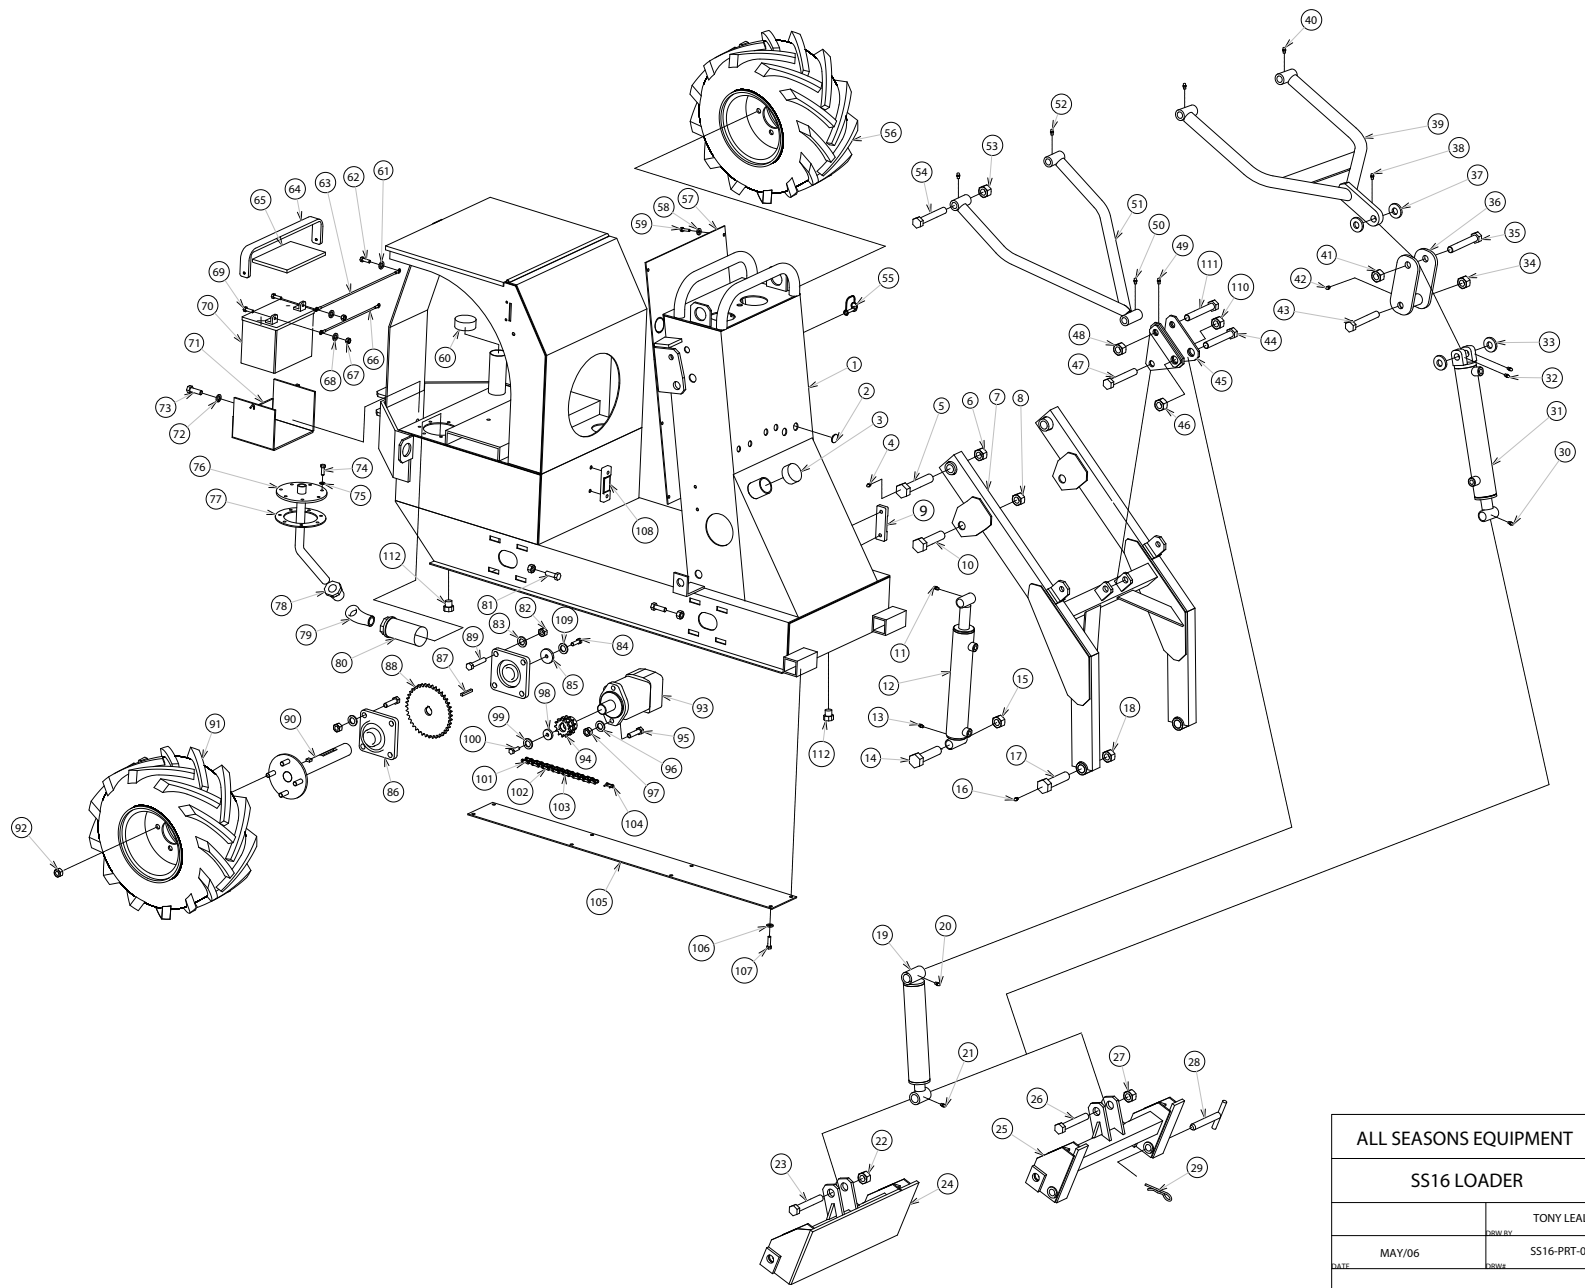

INDEX	NB.	DESIGNATION	REFERENCE
1	1	Main frame	350001
2	1	Hole Plug	910450
3	1	Filler breather cap - gasoline	912100
4	2	grease nipple straight	910001
5	2	Bolt	350245
6	2	Nylon lock nut	915550
7	1	Arm	350160
8	2	Nylon lock nut	915550
9	1	Site level gauge - gasoline	912111
10	2	Bolt	350230
11	2	Grease nipple straight	910001
12	2	Cylinder - Arm	350150
13	2	Grease nipple - straight	910001
14	2	Bolt	350250
15	2	Nylon lock nut	915550
16	2	Grease nipple straight	910001
17	2	Bolt	350235
18	2	Nylon lock nut	915550
19	1	Cylinder-Attachment control	350151
20	2	Grease nipple straight	910001
21	2	Grease nipple straight	910001
22	1	Nylon lock nut	915550
23	1	Bolt	350240
24	1	Quick attach bracket-Landscape	350161
25	1	Quick attachment bracket-roofing	350161
26	1	Bolt	350240
27	1	Nylon lock nut	915550
28	2	Pin	350010
29	1	Hex pin	910405
30	1	Grease nipple straight	910001
31	1	Cylinder - attachment control	350151
32	2	Grease nipple straight	910001
33	2	Flat washer	915575
34	1	Nylon lock nut	915546
35	1	Bolt	350215
36	1	Leveling bracket	350168
37	2	Flat washer	915575
38	1	Grease nipple straight	910001
39	1	Leveling wish bone	350163
40	2	Grease nipple straight	910001
41	1	Nylon lock nut	915546
42	1	Grease nipple straight	910001
43	1	Bolt	350225
44	1	Bolt	350205
45	1	Leveling bracket	350167
46	1	Nylon lock nut	915550
47	1	Bolt	350230
48	1	Nylon lock nut	915546
49	1	Grease nipple straight	910001
50	1	Grease nipple straight	910001
51	1	Leveling wish bone	350163
52	2	Grease nipple straight	910001
53	2	Nylon lock nut	915546
54	2	Bolt	350210
55	1	Safety lock pin-long	910421
56	2	Left side-Super lug wheel complete	910317
57	1	Cover plate-Tower	350015
58	8	Lock washer	915635
59	8	Bolt	915035
60	1	Filler breather cap-hydr-oil	912100
61	1	Flat washer	915560
62	1	Bolt	910430
63	1	Battery cable-Ground-black-assembly	350175
64	1	Rubber strap-battery hold down	350181
65	1	Rubber pad	350179
66	1	Battery cable-Power-red	350177
67	2	Nylon lock nut	915455
68	2	Flat washer	915560
69	2	Camriage bolt	910000
70	1	Battery	910410
71	1	Battery box	350172
72	2	Lock washer	915645
73	2	Bolt	915180
74	7	Bolt	915045
75	7	Flat washer	915560
76	1	Suction tube	350025
77	1	Gasket	912115
78	1	Reducer bushing	500393
79	1	Street elbow	500258
80	1	Suction strainer	912122
81	4	Bolt	915180
82	32	Nut	915485
83	32	Lock washer	915655
84	4	Bolt	915200
85	4	Special washer	350033
86	8	Bearing	911212
87	4	Key	911366
88	4	Sprocket	911341
89	32	Camriage bolt	915210
90	4	Drive axle	350120
91	2	Right side-Super lug complete wheel	910319
92	16	Lug nuts	910351
93	2	Hydraulic Motor-High torque	912018
94	2	Tandem sprocket	911329
95	8	Bolt	915213
96	8	Lock washer	915653
97	8	Nut	915496
98	2	Special washer	350036
99	2	Lock washer	915640
100	2	Bolt	915095
101	2	Chain	350021
102	1	Chain	350022
103	1	Chain	350020
104	4	full link	910110
105	2	Cover-drive system	350170
106	16	Lock washer	915635
107	16	Bolt	915035
108	1	Site level gauge-Hydr-oil	912111
109	4	Lock washer	915655
110	1	Nylon lock nut	915546
111	1	Bolt	350215
112	2	Plug 3/4" npt	500312