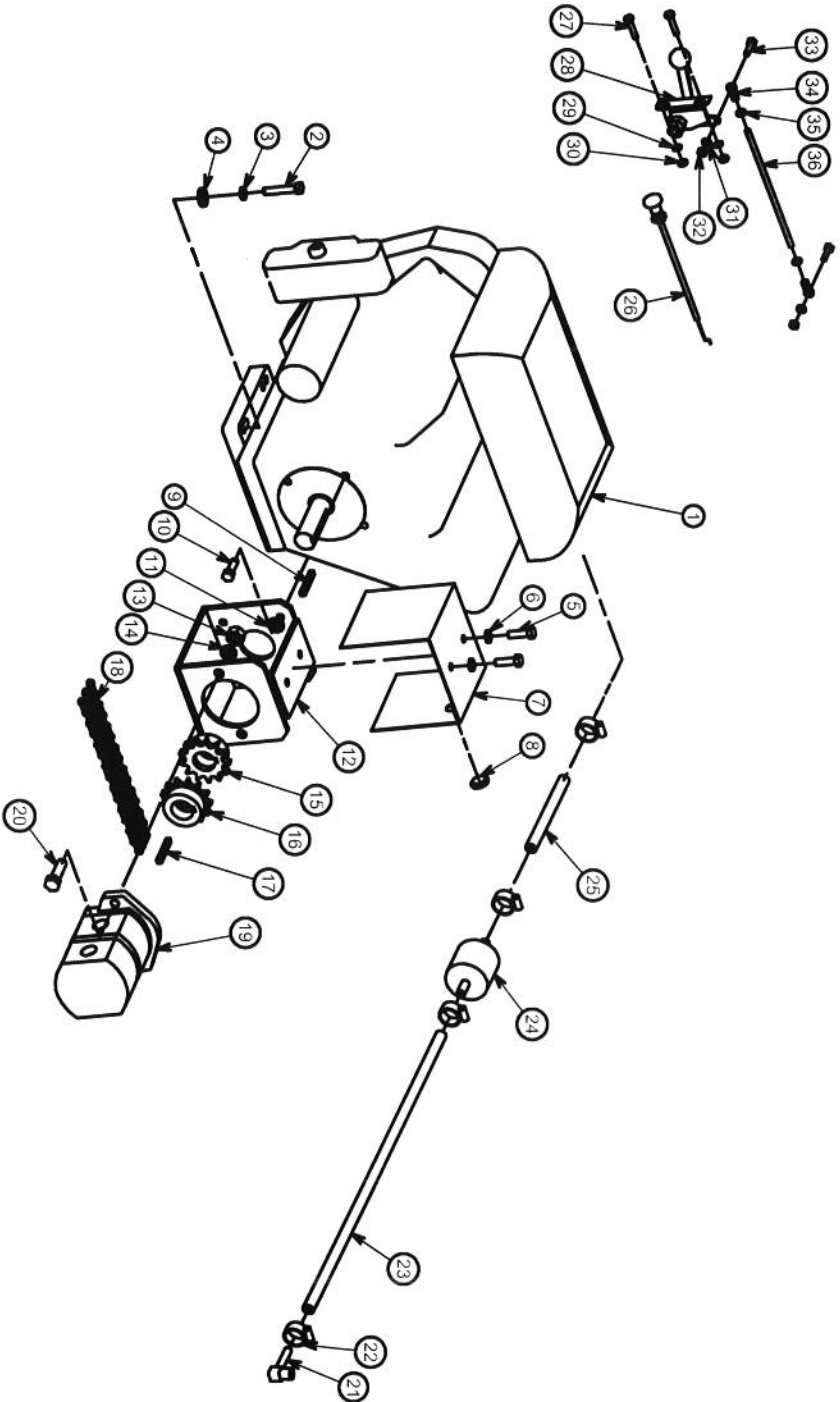

INDEX	QTY	DESIGNATION	REFERENCE
1	1	Honda engine 24hp CWV muffler & starter kill	109905
2	4	Bolt 3/8" x 2"	915135
3	4	Lock washer 3/8"	915640
4	4	Flat washer 3/8"	915562
5	2	Bolt 5/16" x 3/4"	915035
6	2	Lock washer 5/16"	915635
7	1	Cover - Pump mount	912047
8	1	Pub button 3/4"	910450
9	1	Key 1/4" x 1/2"	911361
10	2	Bolt 5/16 x 1" fine thread	915033
11	2	Lock washer 5/16"	915635
12	1	Pump mount bracket-Long	912040
13	2	Nut 1/2"	915485
14	2	Lock washer 1/2"	915655
15	1	Sprocket 40/16 x 1 1/8	911354
16	1	Sprocket 40/16 x 5/8"	911353
17	1	Key 4/16"	911363
18	1	Chain 40/16	911351
19	1	Landem pump	912025
20	2	Bolt 1/2" x 1 3/4"	915220
21	1	Barbed fitting x 90 deg 1/4" x 1/4 npt.	912275
22	4	Gear clamp 1/4"	909005
23	1	Fuel line hose 1/4" x 10'	350132
24	1	Fuel filler	909003
25	1	Fuel line hose 1/4" x 8'	350130
26	1	Chock cable x 8 3/8"	350103
27	2	Bolt 1/4" x 3/4"	915005
28	1	Accelerator lever	350106
29	2	Lock washer 1/4"	915630
30	2	Nut 1/4"	915440
31	2	Lock washer 3/16"	915628
32	2	Nut 3/16" Fine thread	915432
33	2	Bolt #10-32x3/4" #12 zinc	914995
34	2	Rodend Female 3/16 CW-3	350108
35	2	Nut 3/16" fine thread	915432
36	1	Full threaded rod 3/16 x 9 1/4" fine thread	350109

ALL SEASONS EQUIPMENT	
SS16 GAS LOADER	
MAV/DIG	TONY LEAL
SS16 ENGINE GAS DFT	
SS16 ENGINE & CONTROLS	